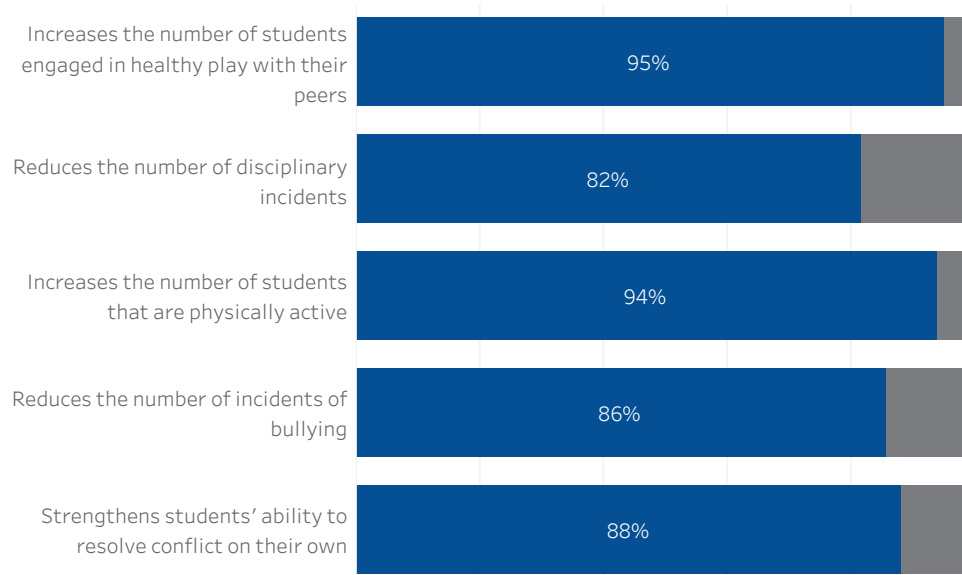

94%

of educators agree TagTeam helps create a supportive learning environment

92%

of educators agree TagTeam helps improve the school..

TagTeam supports recess

% of educators agree that during recess TagTeam...