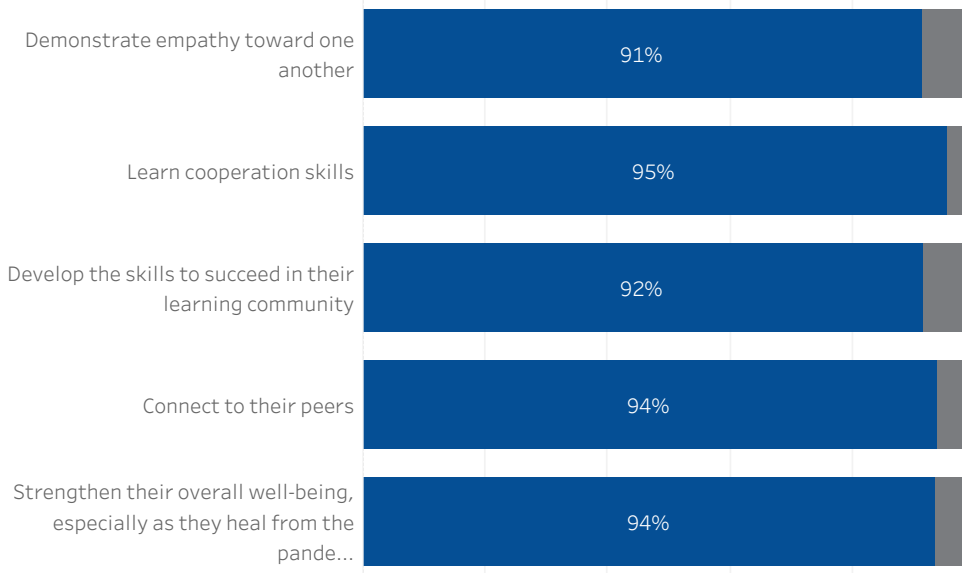

Annual Survey 2022-2023

TagTeam Services

Every year Playworks surveys educators at partner schools to learn more about their experience with Playworks programs.

PLAYWORKS

TagTeam supports students

% of educators agree that TagTeam helps students...

TagTeam supports the school

95%

of educators agree that TagTeam helps create an environment of belonging

97%

of educators agree TagTeam helps create opportunities for inclusion of diverse groups of students