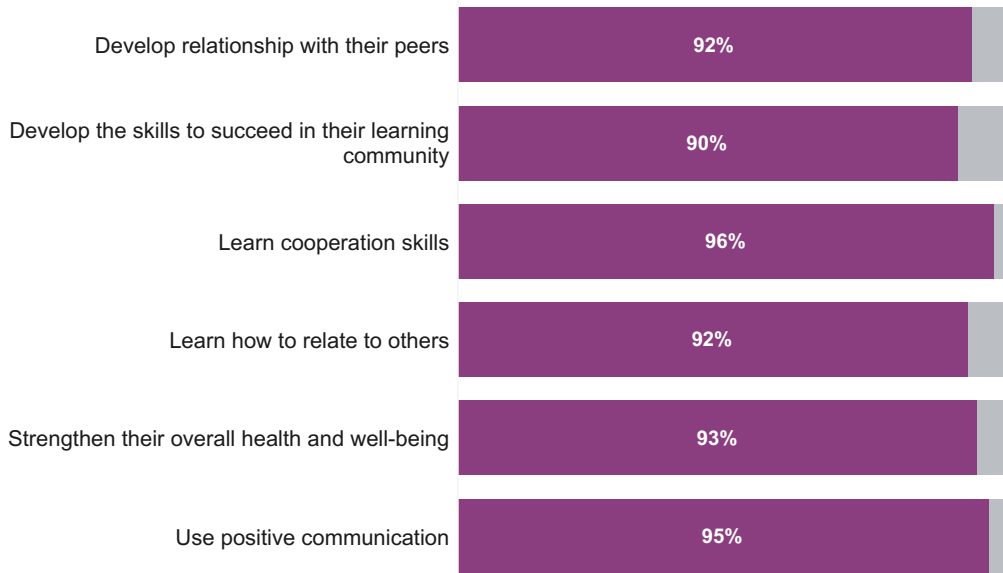

Annual Survey Results 2023-2024

Wisconsin

Every year Playworks surveys educators at our partner schools to learn more about their experience with the Play..

Playworks supports students

% of educators agree that Playworks helps students...

Playworks supports recess

% of educators agree that during recess Playworks...

Responses: 256

Playworks supports the school

87%

of educators agree that Playworks helps create an **engaging learning environment**