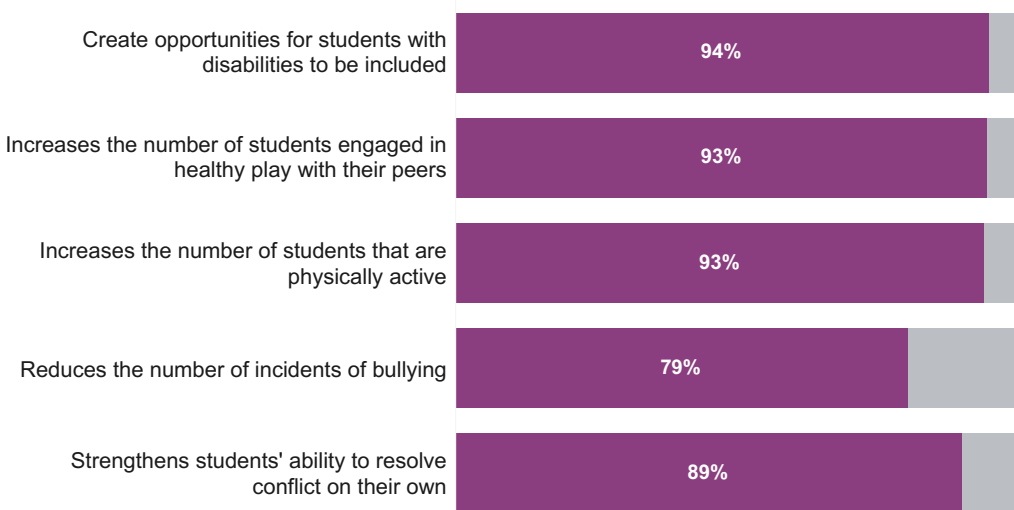

Annual Survey Results 2023-2024

Pacific Northwest

Every year Playworks surveys educators at our partner schools to learn more about their experience with the Play..

Playworks supports students

% of educators agree that Playworks helps students...

Playworks supports recess

% of educators agree that during recess Playworks...

Responses: 443

Playworks supports the school

93%

of educators agree that Playworks helps create an **engaging learning environment**