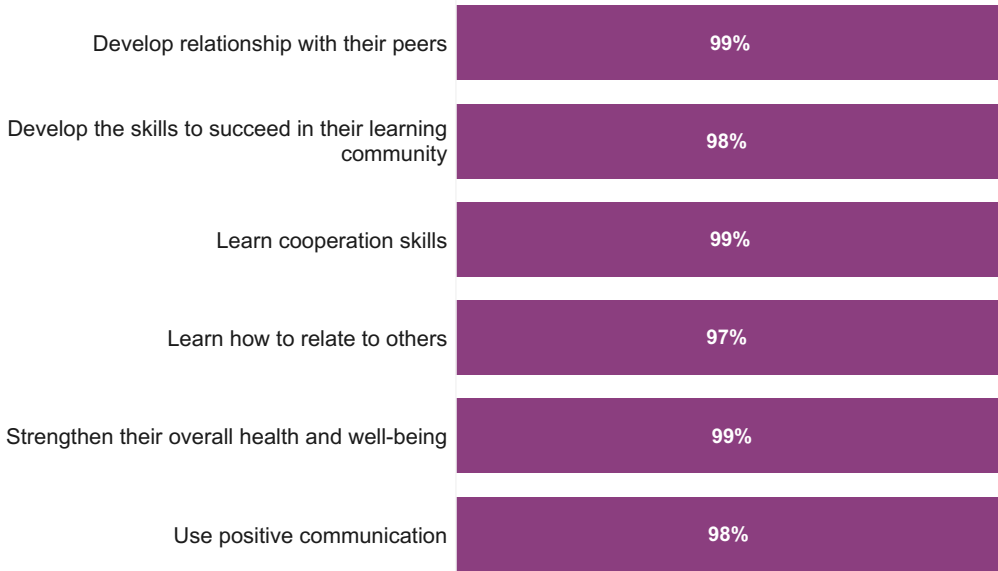

Annual Survey Results 2023-2024

Arizona

Every year Playworks surveys educators at our partner schools to learn more about their experience with the Play..

Playworks supports students

% of educators agree that Playworks helps students...

Playworks supports recess

% of educators agree that during recess Playworks...

Responses: 333

Playworks supports the school

95%

of educators agree that Playworks helps create an **engaging learning environment**